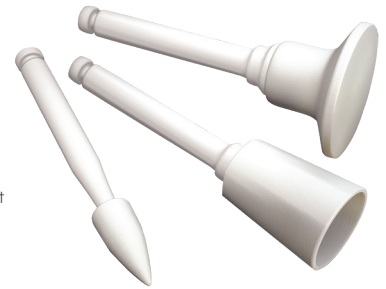

†Information is based on Henry Schein Dental Catalog.

OneGloss

PROVEN QUALITY

For almost 100 years, Shofu Dental's dedication to quality and value have made us one of the world's most respected dental products manufacturers.

SHAPE CATEGORY	Cup	Midi-Point	IC	Assort. Kit
Shape				-
OneGloss				
CA (50 pk) PN	0181	0182	0183	0180
OneGloss PS				
CA (50 pk) PN	0176	0177	0178	0175